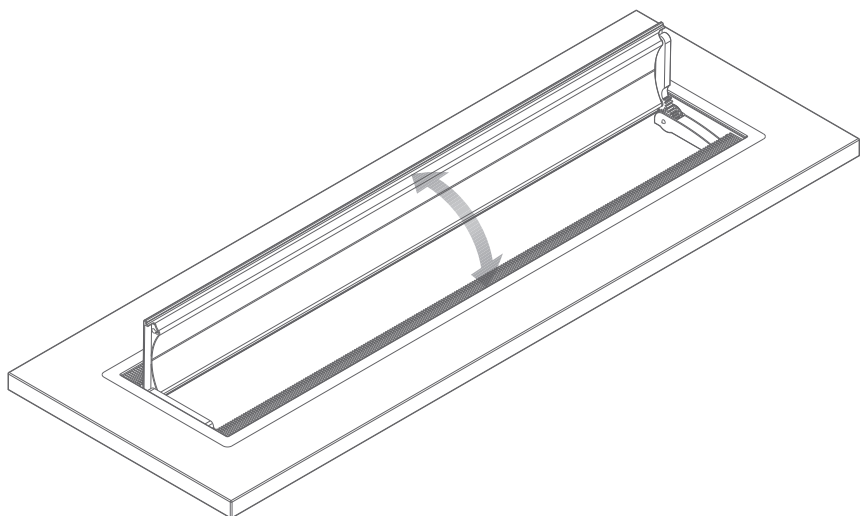

User Manual

4

5

User manual

Axessline Duo 60

Conference Lid Integrated

Conférence Couverture Intégrée

Konferenz Integrierte Abdeckung

935-TC603S

935-TC603W

935-TC603B

EN

Before installation, all measurements and conditions must be verified on site.
Neither KONDATOR nor any of its distributors can be held liable for product malfunction or other defects as a result of improper installation.