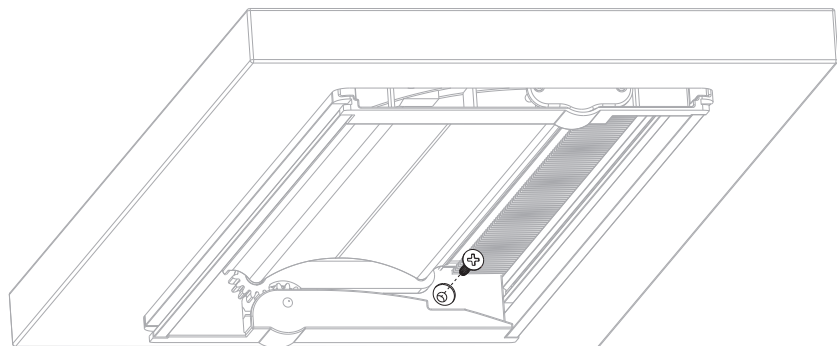

User Manual

4

5

User manual

Axessline Duo 60

Conference Lid Integrated

Conférence Couverture Intégrée

Konferenz Integrierte Abdeckung

935-TC603S

935-TC603W

935-TC603B

EN

Before installation, all measurements and conditions must be verified on site.
Neither KONDATOR nor any of its distributors can be held liable for product malfunction or other defects as a result of improper installation.