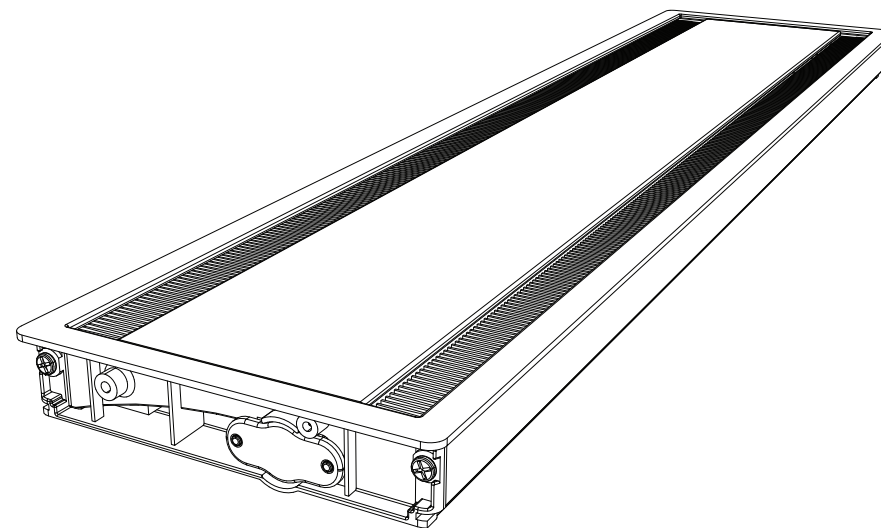

User Manual

4

5

User manual

Axessline Duo 60

Conference Lid Integrated

Conférence Couverture Intégrée

Konferenz Integrierte Abdeckung

935-TC603S

935-TC603W

935-TC603B

EN

Before installation, all measurements and conditions must be verified on site.
Neither KONDATOR nor any of its distributors can be held liable for product malfunction or other defects as a result of improper installation.