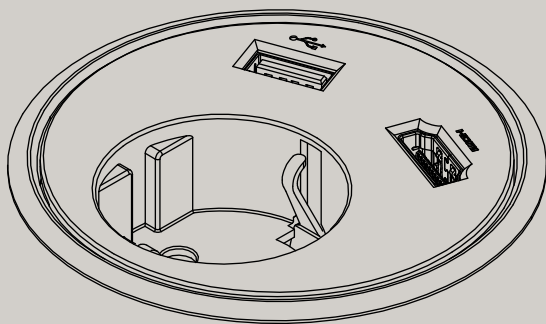

POWERDOT¹³

PARTS

(A) ×1 PCE

(B) ×1 PCE

TOOLS

T1 ×1 PCE

Ø 79mm
NOT INCLUDED

GENERAL NOTES

Before installation, all measurements and conditions must be verified on site. Neither Forming Function nor any of its distributors can be held liable for product malfunction or other defects as a result of improper installation.

DIAMETER

Ø83mm

HEIGHT

91 - 142mm

MOUNTING HOLE DIAMETER

Ø79mm

MAXIMUM TABLE THICKNESS

55mm