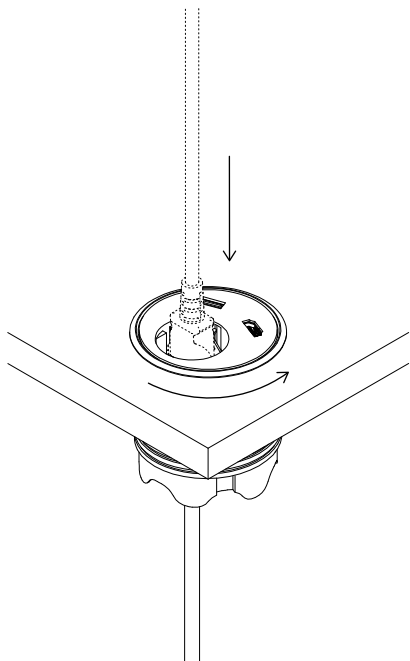

DIAMETER

Ø83mm

HEIGHT

91 - 142mm

MOUNTING HOLE DIAMETER

Ø79mm

MAXIMUM TABLE THICKNESS

55mm

MAXIMUM POWER OUTPUT

3500W

FORMING FUNCTION

Good design is based on human experience. That's why we promise to put as much love in creating technology that works, as something designed to be seamless, cherished and loved. We simply don't want to compromise on neither function nor form.

STEP 1

STEP 2

STEP 3

STEP 4

STEP 5

STEP 6

SIMPLIFYING
WITH POWER
DESIGN

NG LIFE
NERFUL
SIGN