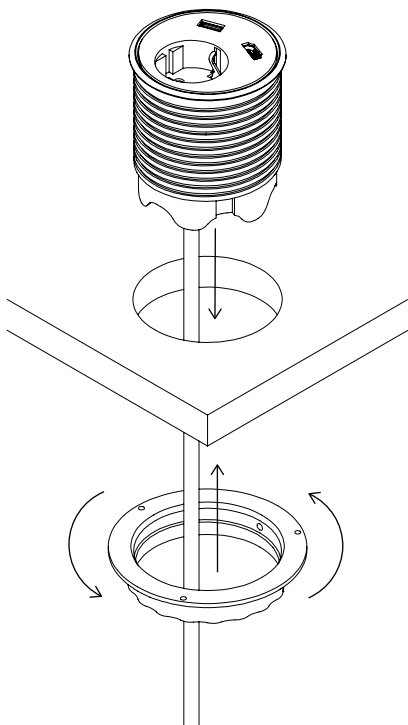

DIAMETER

Ø83mm

HEIGHT

91 - 142mm

MOUNTING HOLE DIAMETER

Ø79mm

MAXIMUM TABLE THICKNESS

55mm

CABLE LENGTH

125cm 3×1.5mm²

PLUG TYPE

CEE 7/7

MATERIAL

POLYAMIDE

PROTECTION CLASS

IP20

MAXIMUM POWER OUTPUT

3500W

FORMING FUNCTION

Good design is based on human experience. That's why we promise to put as much love in creating technology that works, as something designed to be seamless, cherished and loved. We simply don't want to compromise on neither function nor form.

STEP 1

STEP 2

STEP 3

STEP 4

STEP 5

STEP 6

SIMPLIFYING
WITH POWER
DESIGN

NG LIFE
NERFUL
SIGN