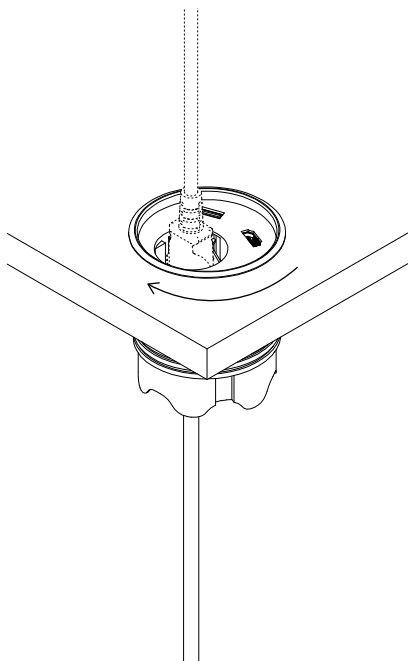

DIAMETER

Ø83mm

HEIGHT

91 - 142mm

MOUNTING HOLE DIAMETER

Ø79mm

MAXIMUM TABLE THICKNESS

55mm

STEP 1

STEP 2

STEP 3

STEP 4

STEP 5

STEP 6

SIMPLIFYING
WITH POWER
DESIGN

NG LIFE
NERFUL
SIGN