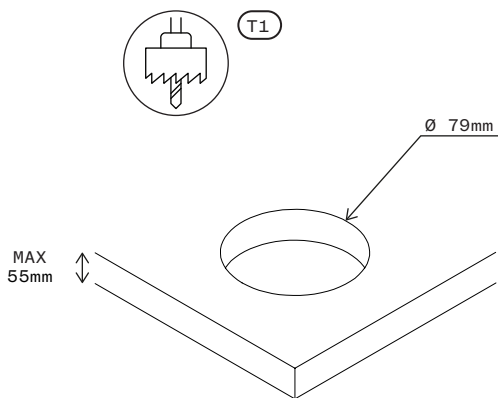

DIAMETER

Ø83mm

HEIGHT

91 - 142mm

MOUNTING HOLE DIAMETER

Ø79mm

MAXIMUM TABLE THICKNESS

55mm

CABLE LENGTH

125cm 3×1.5mm²

PLUG TYPE

CEE 7/7

MATERIAL

POLYAMIDE

PROTECTION CLASS

IP20

STEP 1

STEP 2

STEP 3

STEP 4

STEP 5

STEP 6

SIMPLIFYING
WITH POWER
DESIGN

NG LIFE
NERFUL
SIGN