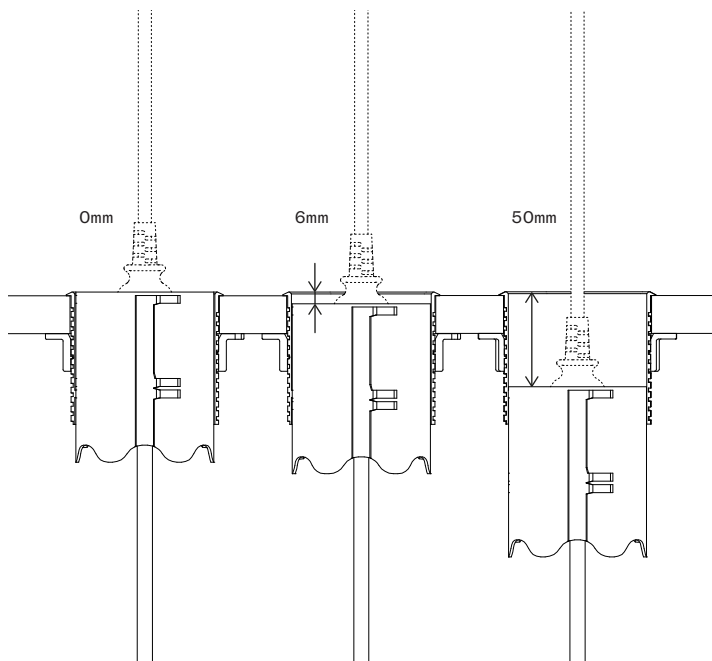

MAXIMUM POWER OUTPUT

3500W

FORMING FUNCTION

Good design is based on human experience. That's why we promise to put as much love in creating technology that works, as something designed to be seamless, cherished and loved. We simply don't want to compromise on neither function nor form.

STEP 1

STEP 2

STEP 3

STEP 4

STEP 5

STEP 6

SIMPLIFYING
WITH POWER
DESIGN

NG LIFE
NERFUL
SIGN