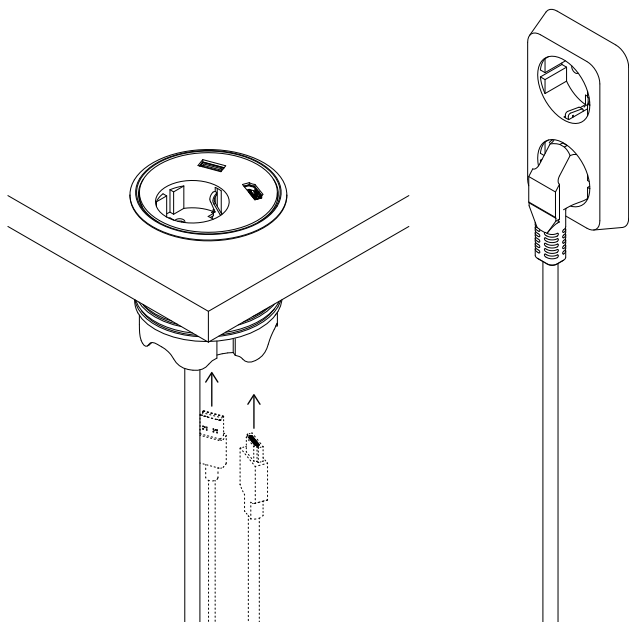

DIAMETER

Ø83mm

HEIGHT

91 - 142mm

MOUNTING HOLE DIAMETER

Ø79mm

MAXIMUM TABLE THICKNESS

55mm

STEP 1

STEP 2

STEP 3

STEP 4

STEP 5

STEP 6

SIMPLIFYING
WITH POWER
DESIGN

NG LIFE
NERFUL
SIGN