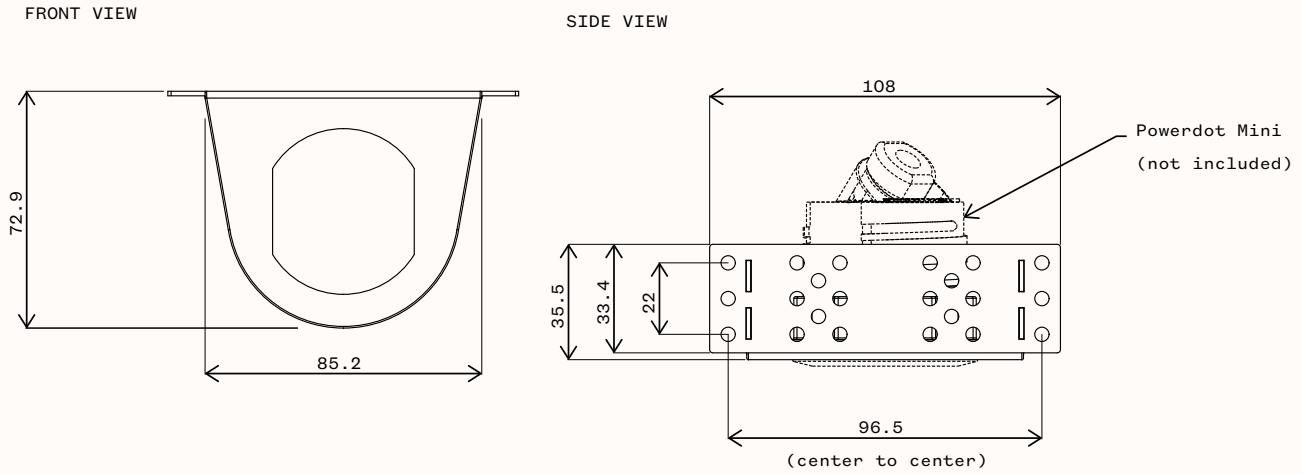

# POWERDOT BRACKET<sup>01</sup>

# Dimensions

See user manual for assembly instructions

## Technical data

INTERFACE	MOUNTING BRACKET FOR 1 POWERDOT MINI
MATERIAL	STEEL
COLOUR	BLACK RAL 9005, WHITE RAL 9016
FINISH	MATTE
LENGHT	108mm
WIDTH	72.9mm
THICKNESS	35.5mm